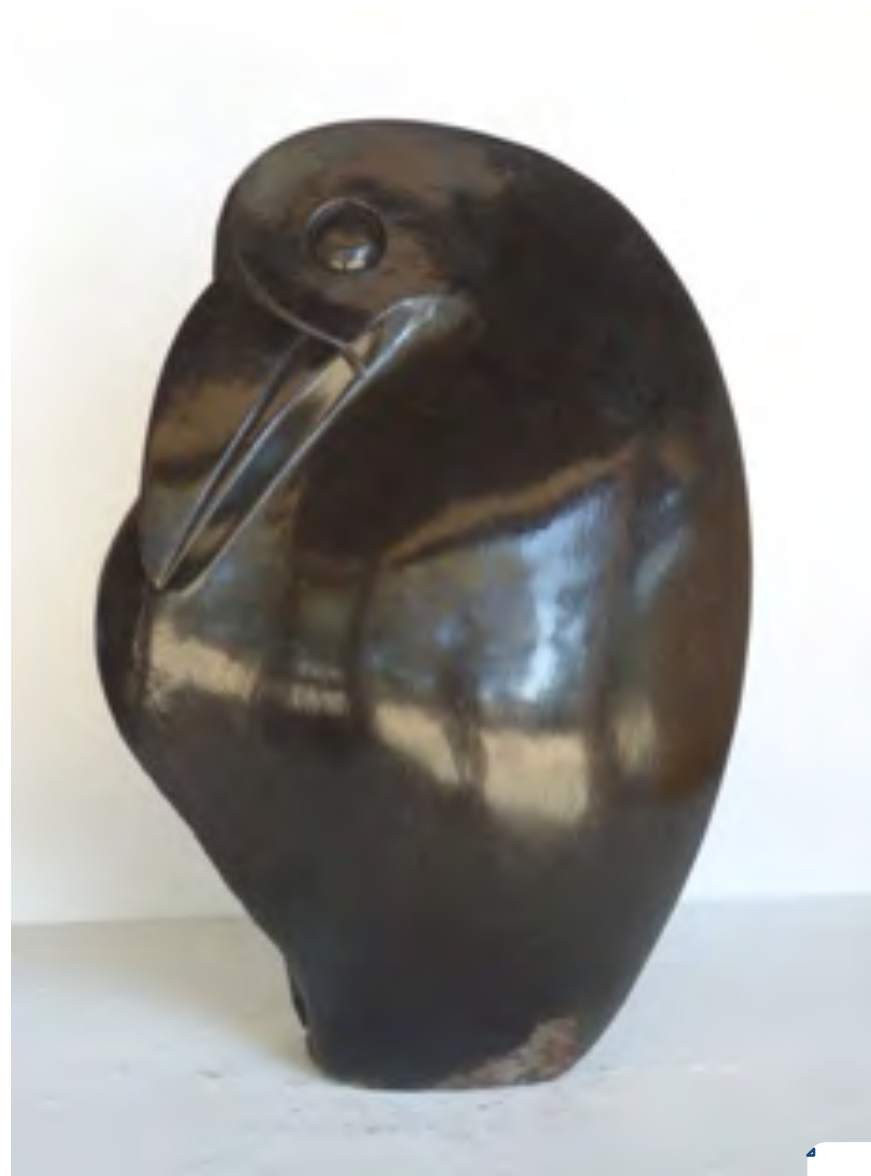

Godfrey Kututwa
Relaxing Bird
Springstone
48x33x20cm
16503

Friends Forever

750 €