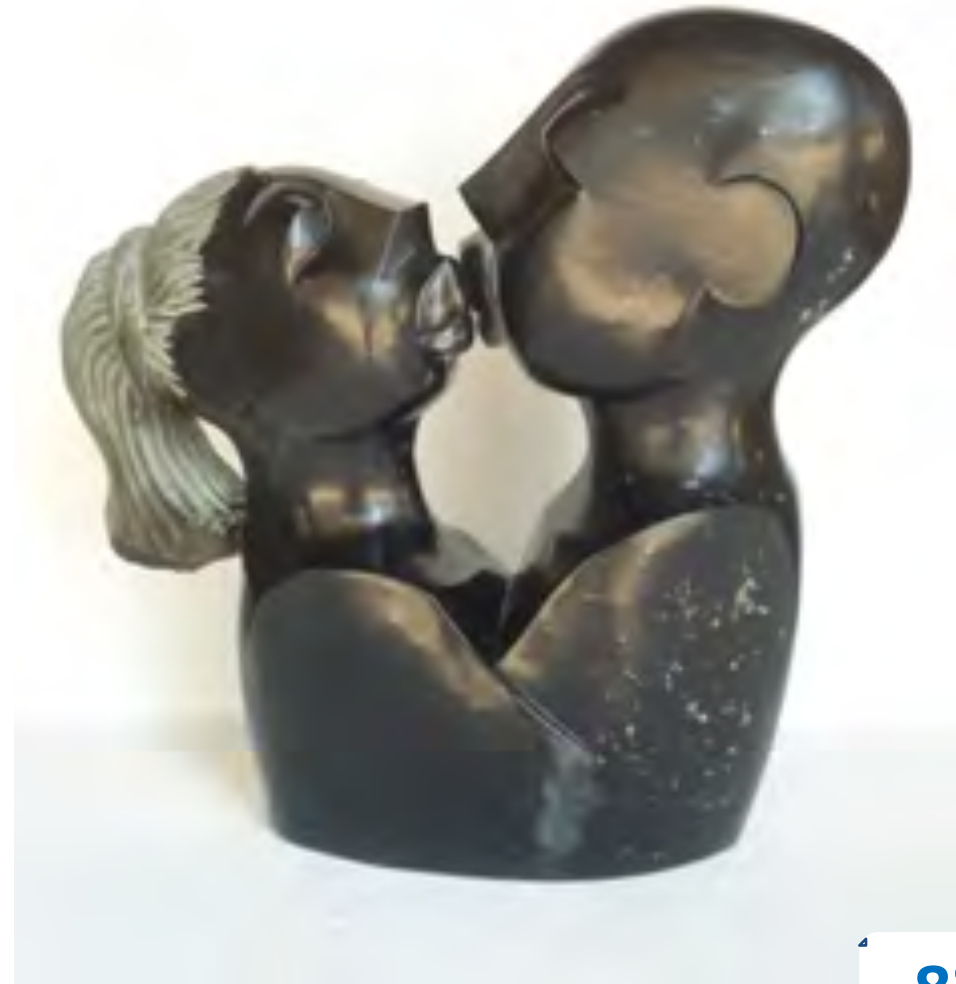

# Square Chikwanda

**Friends Forever**

Square Chikwanda  
Coming Out  
Verdite  
20x15x9cm  
16491

500 €

Square Chikwanda  
Our First Love  
Serpentine  
42x47x13cm  
16490

800 €